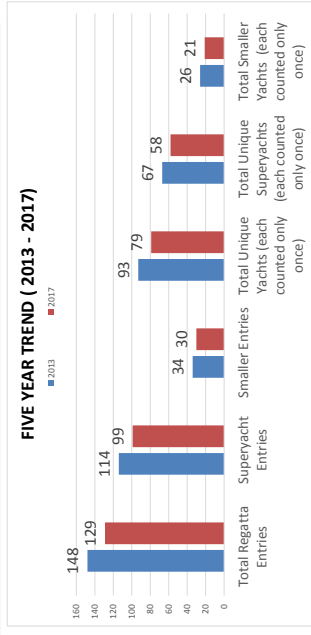

SUPERYACHT RACING ASSOCIATION
Yacht Participation Study (2011 - 2017)
 (as of March 2018)

	2017	2016	2015	2014	2013	2012	2011
Total Regatta Entries	129	160	117	147	148	153	151
Superyachts (30.5m or greater)	99	101	82	105	114	112	108
Smaller Yachts (less than 30.5m)	30	59	35	42	34	41	43
Total Unique Yachts each year (each yacht counted only once)	79	101	79	85	93	97	103
Unique Superyachts each year (30.5m or greater)	58	59	49	57	67	69	70
Unique Smaller Yachts each year (less than 30.5m)	21	42	30	28	26	28	33
Total Only One Regatta Yachts each year	44	63	59	50	58	62	66
Only One Regatta Superyachts each year (30.5m or greater)	29	33	32	32	38	43	41
Only One Regatta Smaller Yachts each year (less than 30.5m)	15	30	27	18	20	19	25
Total Regattas	9	9	9	10	12	11	10

Total Regatta Entries
 Superyachts (30.5m or greater)
 Smaller Yachts (less than 30.5m)
Total Unique Yachts each year (each yacht counted only once)
 Unique Superyachts each year (30.5m or greater)
 Unique Smaller Yachts each year (less than 30.5m)
 Total Only One Regatta Yachts each year
 Only One Regatta Superyachts each year (30.5m or greater)
 Only One Regatta Smaller Yachts each year (less than 30.5m)
 Total Regattas

Racing History 2011-2017

Recent Four Year Trend (2013 - 2017)

	2013	2017	Delta	%
Total Regatta Entries	148	129	-19	-13%
Superyacht Entries	114	99	-15	-13%
Smaller Entries	34	30	-4	-12%
Total Unique Yachts (each counted only once)	93	79	-14	-15%
Total Unique Superyachts (each counted only once)	67	58	-9	-13%
Total Smaller Yachts (each counted only once)	26	21	-5	-19%