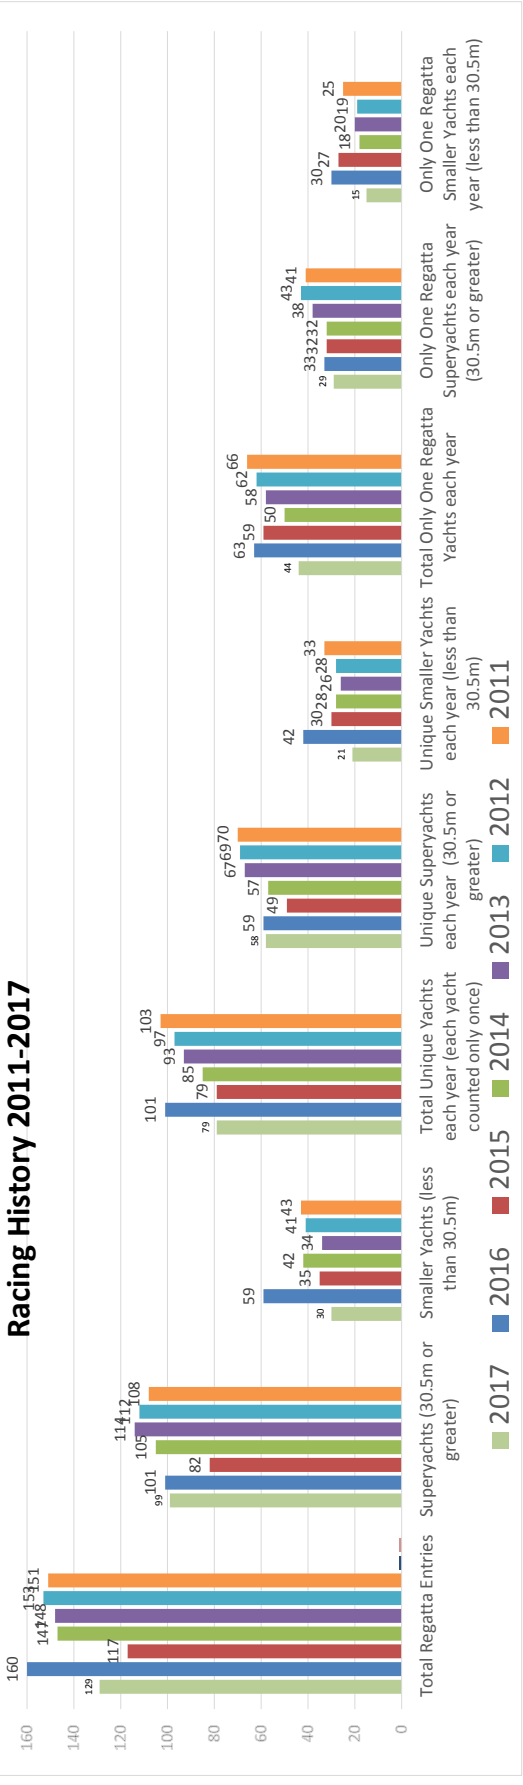

SUPERYACHT RACING ASSOCIATION
Yacht Participation Study (2011 - 2017)
 (as of March 2018)

	2017	2016	2015	2014	2013	2012	2011
Total Regatta Entries	129	160	117	147	148	153	151
Superyachts (30.5m or greater)	99	101	82	105	114	112	108
Smaller Yachts (less than 30.5m)	30	59	35	42	34	41	43
Total Unique Yachts each year (each yacht counted only once)	79	101	79	85	93	97	103
Unique Superyachts each year (30.5m or greater)	58	59	49	57	67	69	70
Unique Smaller Yachts each year (less than 30.5m)	21	42	30	28	26	28	33
Total Only One Regatta Yachts each year	44	63	59	50	58	62	66
Only One Regatta Superyachts each year (30.5m or greater)	29	33	32	32	38	43	41
Only One Regatta Smaller Yachts each year (less than 30.5m)	15	30	27	18	20	19	25
Total Regattas	9	9	9	10	12	11	10

Total Regatta Entries
 Superyachts (30.5m or greater)
 Smaller Yachts (less than 30.5m)
Total Unique Yachts each year (each yacht counted only once)
 Unique Superyachts each year (30.5m or greater)
 Unique Smaller Yachts each year (less than 30.5m)
 Total Only One Regatta Yachts each year
 Only One Regatta Superyachts each year (30.5m or greater)
 Only One Regatta Smaller Yachts each year (less than 30.5m)
 Total Regattas

Racing History 2011-2017

Recent Four Year Trend (2013 - 2017)

	2013	2017	Delta	%
Total Regatta Entries	148	129	-19	-13%
Superyacht Entries	114	99	-15	-13%
Smaller Entries	34	30	-4	-12%
Total Unique Yachts (each counted only once)	93	79	-14	-15%
Total Unique Superyachts (each counted only once)	67	58	-9	-13%
Total Smaller Yachts (each counted only once)	26	21	-5	-19%