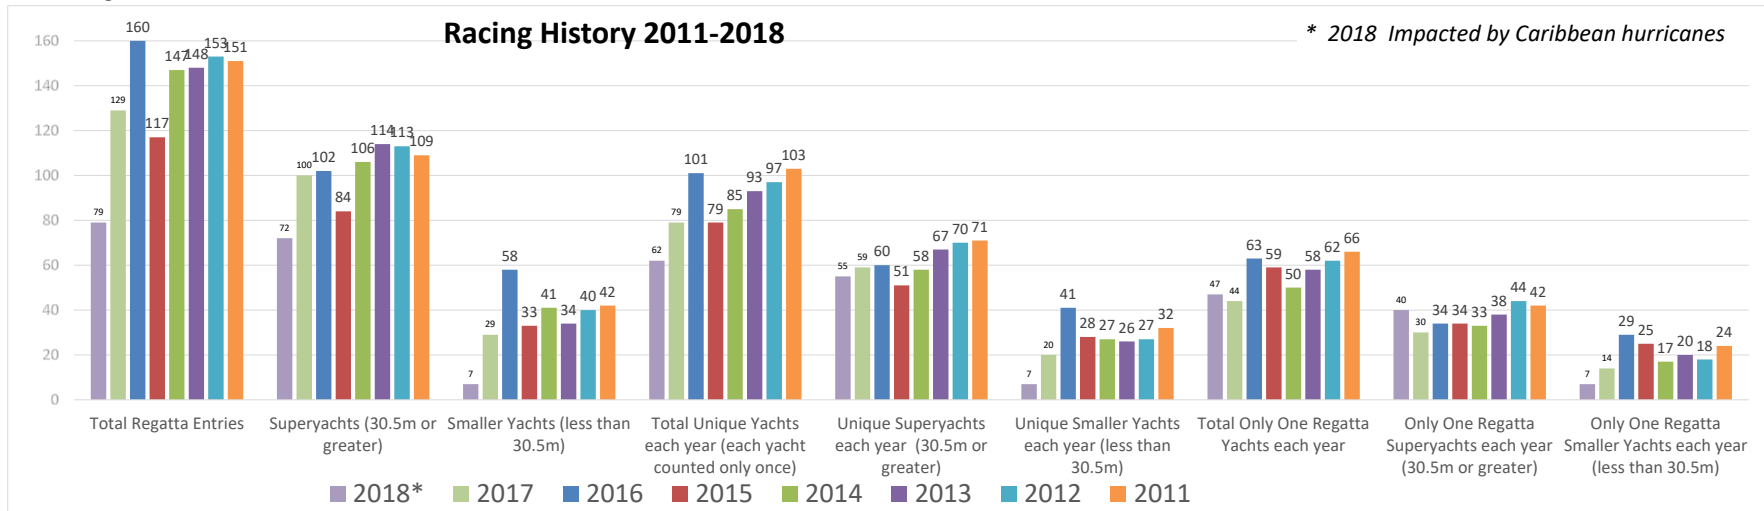

SUPERYACHT RACING ASSOCIATION
Yacht Participation Study (2011 - 2018)
(as of September 2018)

EXHIBIT 4

	2018*	2017	2016	2015	2014	2013	2012	2011
Total Regatta Entries	79	129	160	117	147	148	153	151
Superyachts (30.5m or greater)	72	100	102	84	106	114	113	109
Smaller Yachts (less than 30.5m)	7	29	58	33	41	34	40	42
Total Unique Yachts each year (each yacht counted only once)	62	79	101	79	85	93	97	103
Unique Superyachts each year (30.5m or greater)	55	59	60	51	58	67	70	71
Unique Smaller Yachts each year (less than 30.5m)	7	20	41	28	27	26	27	32
Total Only One Regatta Yachts each year	47	44	63	59	50	58	62	66
Only One Regatta Superyachts each year (30.5m or greater)	40	30	34	34	33	38	44	42
Only One Regatta Smaller Yachts each year (less than 30.5m)	7	14	29	25	17	20	18	24
Total Regattas	7	9	9	9	10	12	11	10

Recent Five Year Trend (2014 - 2018)

	2014	2018*	Delta	%
Total Regatta Entries	147	79	-68	-46%
Superyacht Entries	106	72	-34	-32%
Smaller Entries	41	7	-34	-83%
Total Unique Yachts (each counted only once)	85	62	-23	-27%
Total Unique Superyachts (each counted only once)	58	55	-3	-5%
Total Smaller Yachts (each counted only once)	27	7	-20	-74%