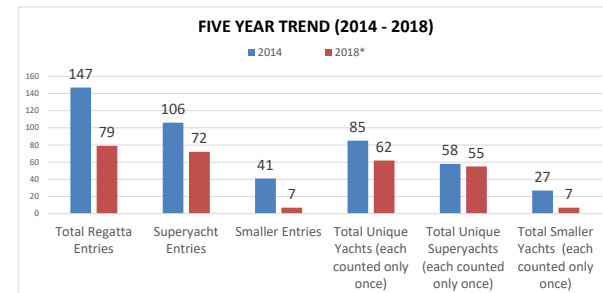

SUPERYACHT RACING ASSOCIATION
Yacht Participation Study (2011 - 2018)
(as of September 2018)

EXHIBIT 4

	2018*	2017	2016	2015	2014	2013	2012	2011
Total Regatta Entries	79	129	160	117	147	148	153	151
Superyachts (30.5m or greater)	72	100	102	84	106	114	113	109
Smaller Yachts (less than 30.5m)	7	29	58	33	41	34	40	42
Total Unique Yachts each year (each yacht counted only once)	62	79	101	79	85	93	97	103
Unique Superyachts each year (30.5m or greater)	55	59	60	51	58	67	70	71
Unique Smaller Yachts each year (less than 30.5m)	7	20	41	28	27	26	27	32
Total Only One Regatta Yachts each year	47	44	63	59	50	58	62	66
Only One Regatta Superyachts each year (30.5m or greater)	40	30	34	34	33	38	44	42
Only One Regatta Smaller Yachts each year (less than 30.5m)	7	14	29	25	17	20	18	24
Total Regattas	7	9	9	9	10	12	11	10

Recent Five Year Trend (2014 - 2018)

	2014	2018*	Delta	%
Total Regatta Entries	147	79	-68	-46%
Superyacht Entries	106	72	-34	-32%
Smaller Entries	41	7	-34	-83%
Total Unique Yachts (each counted only once)	85	62	-23	-27%
Total Unique Superyachts (each counted only once)	58	55	-3	-5%
Total Smaller Yachts (each counted only once)	27	7	-20	-74%

* 2018 Impacted by Caribbean hurricanes